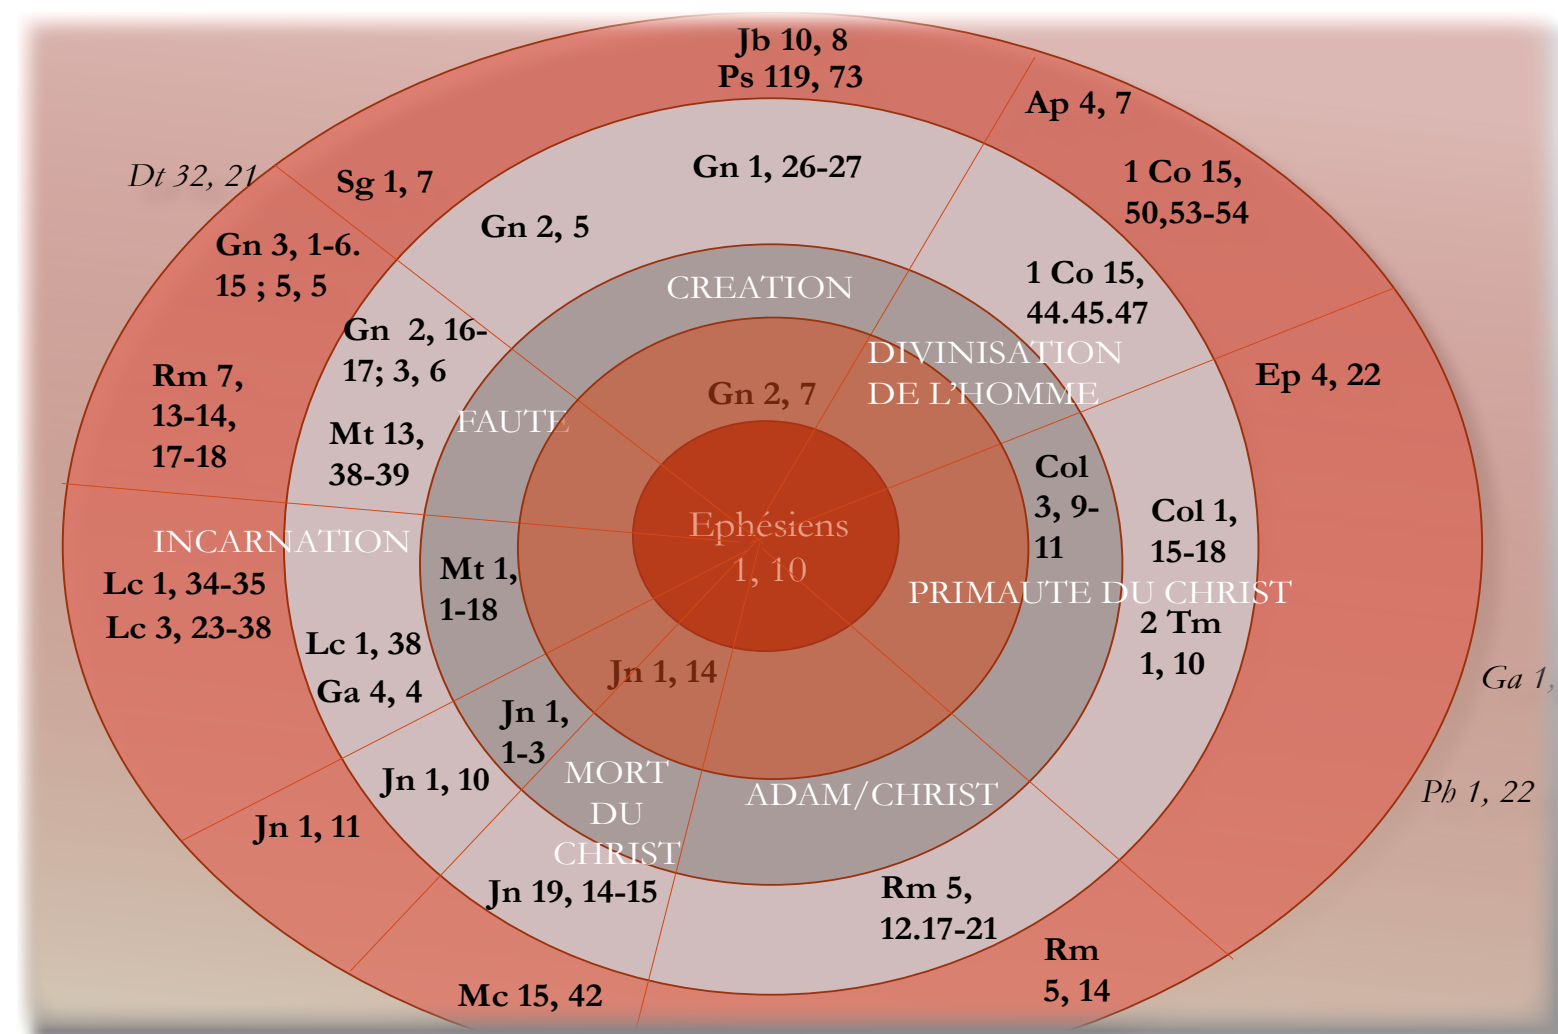

Co-occurrences de versets chez IRÉNÉE DE LYON

Des recherches innovantes pour détecter les citations puis visualiser leur distribution

... Des textes patristiques en grec, latin, syriaque, ... tissés de citations et réminiscences scripturaires, auxquels à terme BIBLINDEX donnera accès